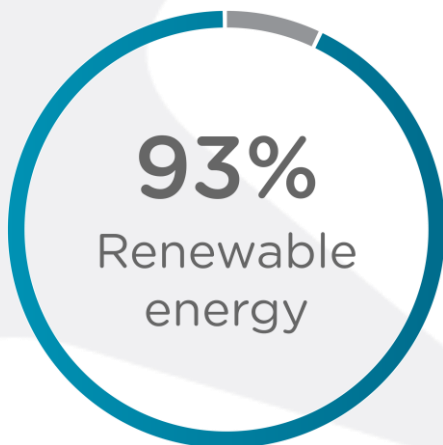

5^{*}

NABERS

ENERGY

This certificate certifies that

The GPT Group

Achieved 5.0 - star NABERS Energy Base Building Rating for

Citigroup Centre,
2-26 Park Street, SYDNEY, NSW
2000

This rating is valid until